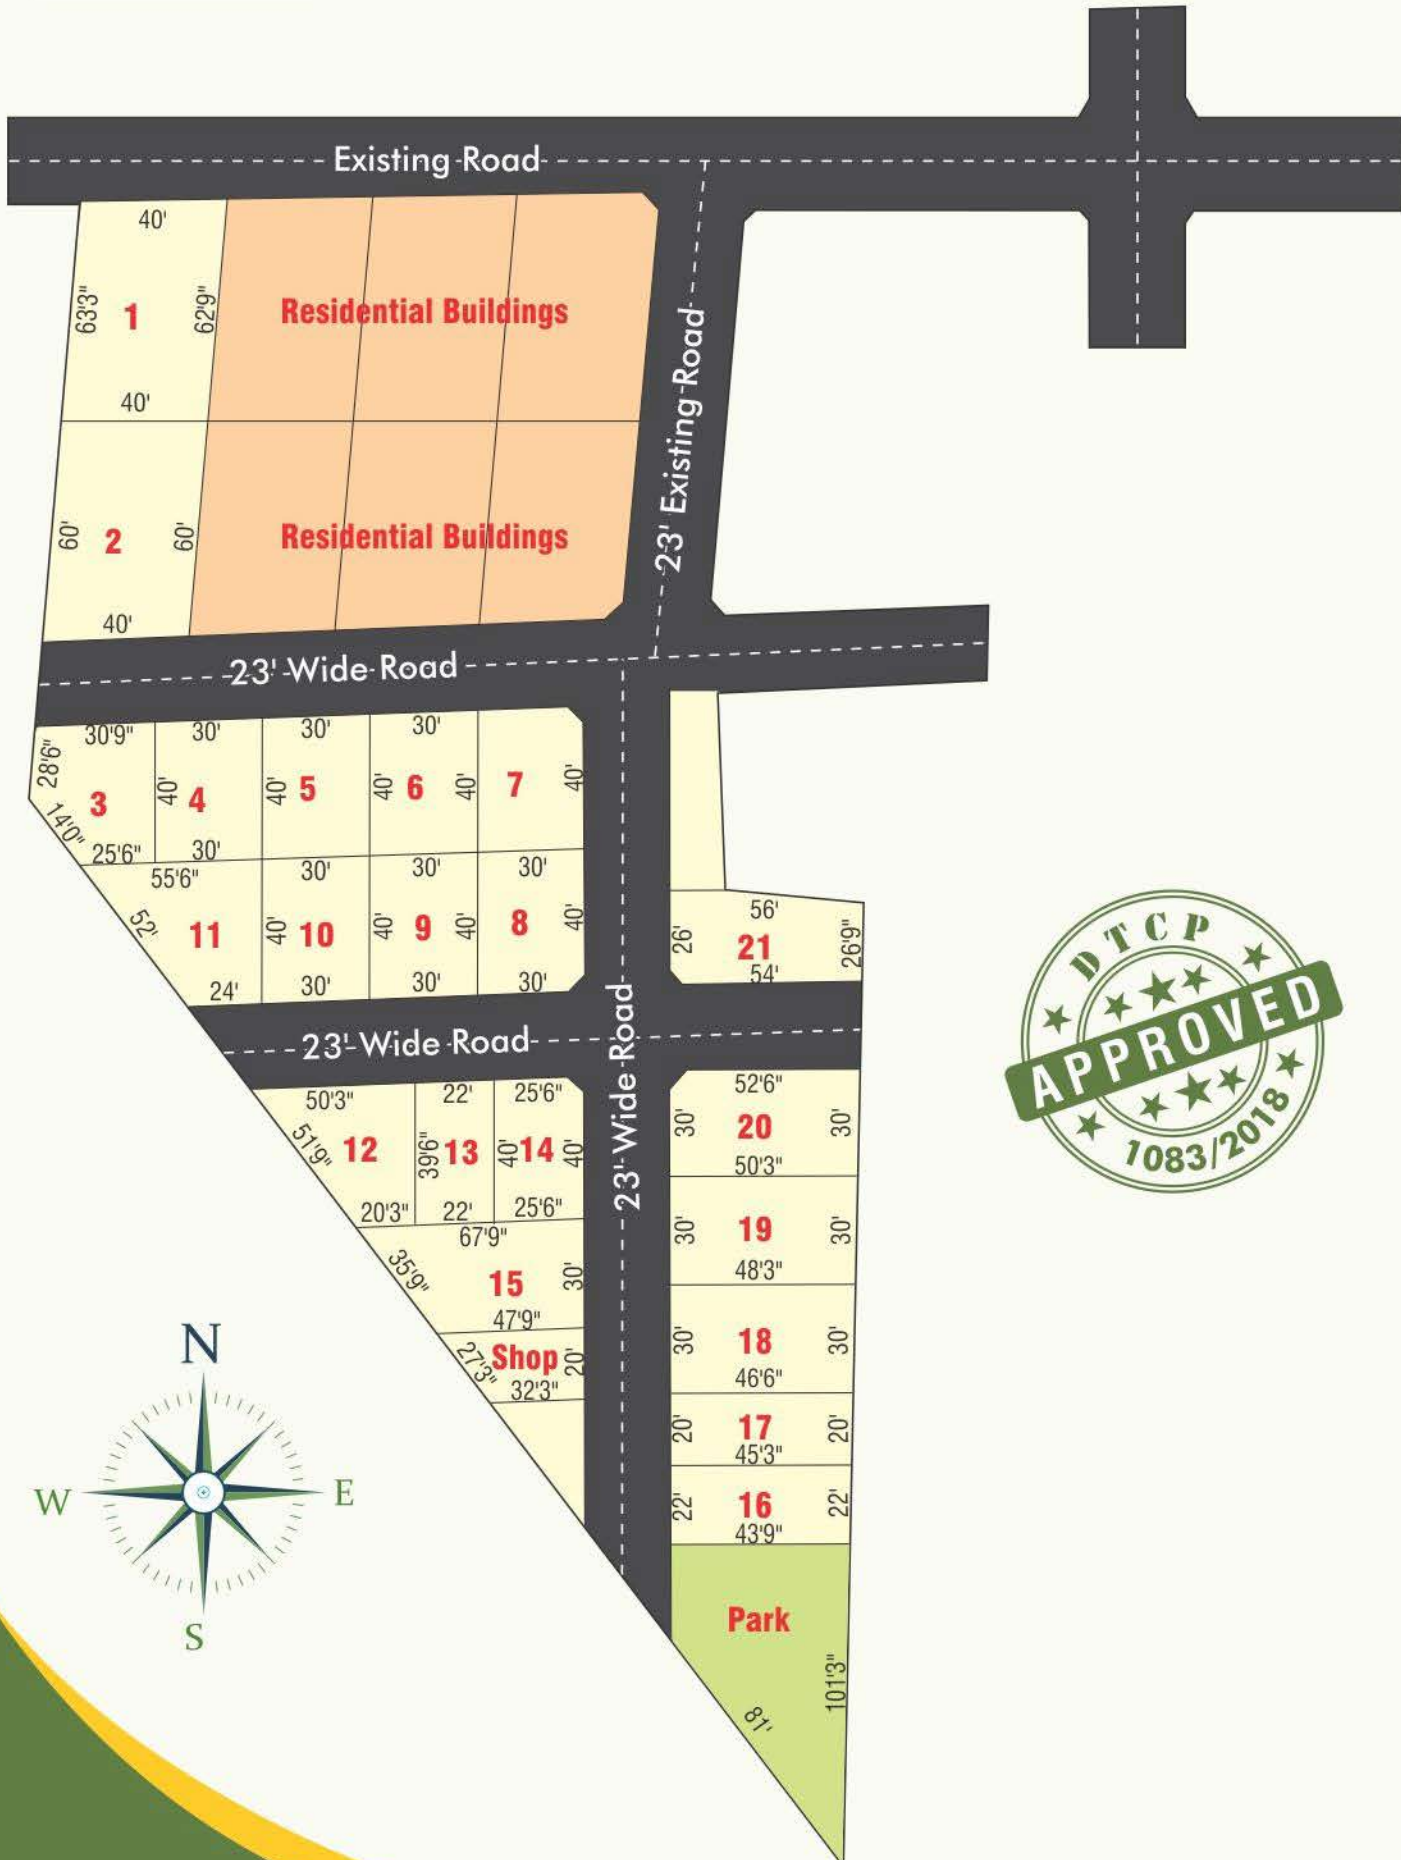

# AREA STATEMENT

Plot	Area	Plot	Area
1	2520	13	877
2	2400	14	1020
3	1222	15	1732
4	1200	16	979
5	1200	17	918
6	1200	18	1421
7	1200	19	1478
8	1200	20	1541
9	1200	21	1451
10	1200	Shop	767
11	1644		
12	1453		

## LOCATION ADVANTAGES

**GST** 3 Kms from GST Road

 20 Minutes Drive To Tambram

 2 Minutes Drive to Railway Station

 15 Minutes Drive to Outer Ring Road

 3 Minutes Drive to Mahindra World City

 10 Minutes Drive to Oragadam

## KEY PLAN

Not to Scale