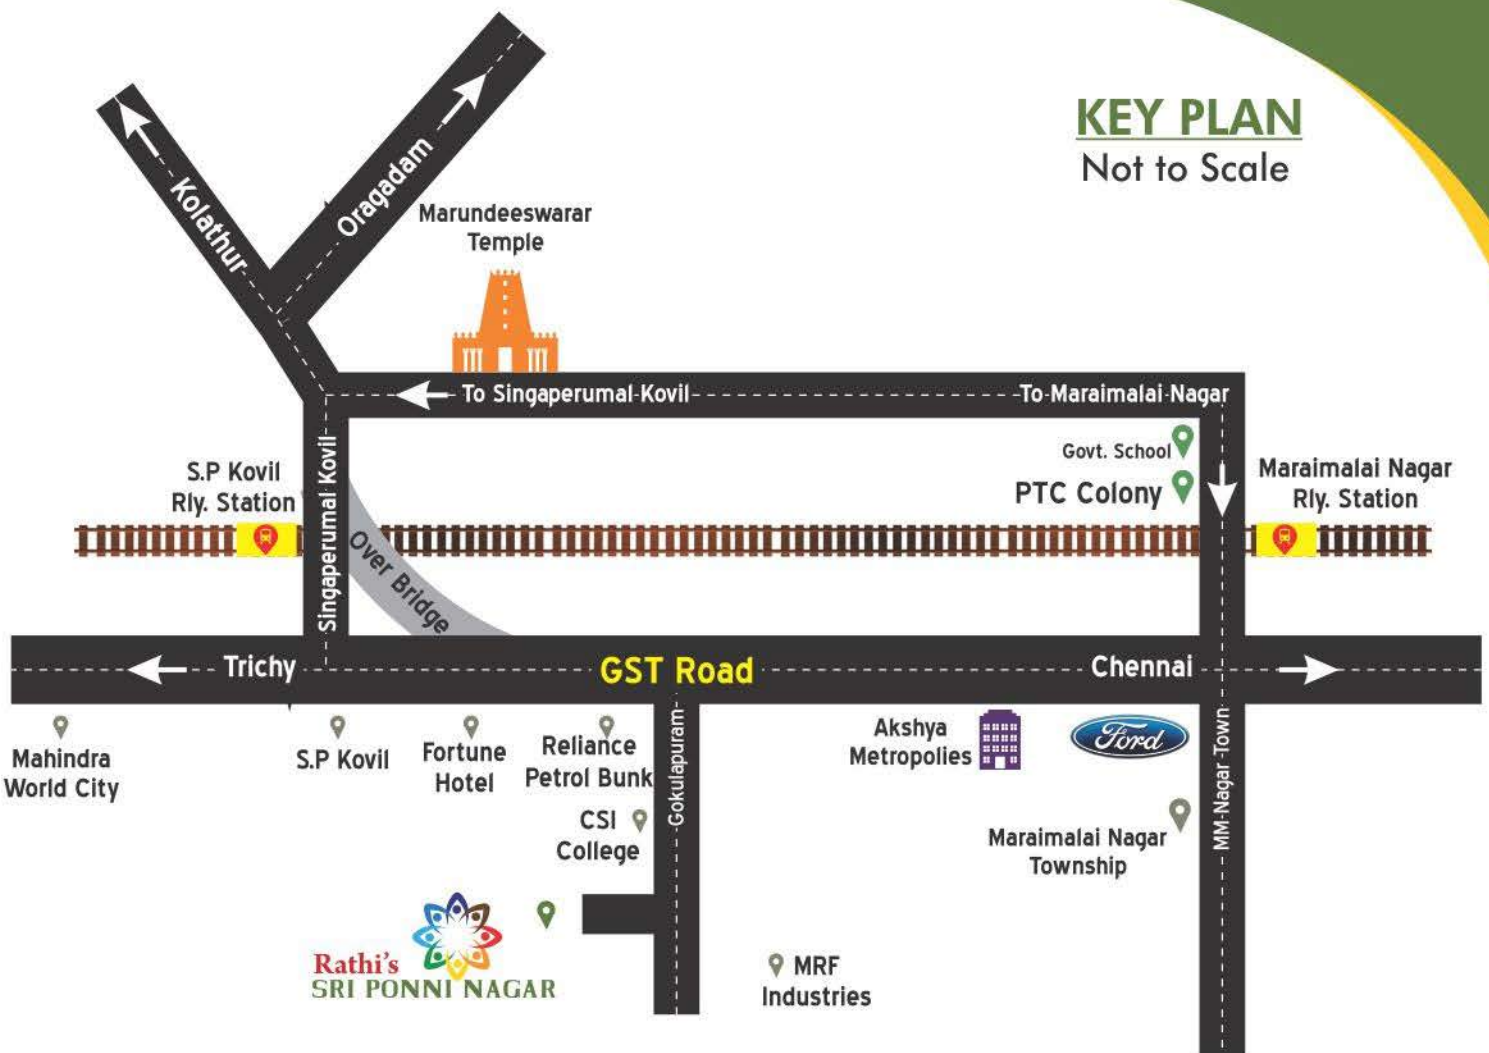

KEY PLAN

Not to Scale

Schools

- ★ TMS Vidhyalaya School
- ★ JRK Matric School
- ★ St. Joseph's Matric School
- ★ Sivanandha Rajaram School

Colleges

- ★ CSI Womens College
- ★ ARM Engg. College
- ★ SRM University
- ★ ARS Engg. College

Hospitals

- ★ Kamaraj Hospital
- ★ JS Hospital
- ★ SRM University Hospital
- ★ Surya Hospital

Employment

- ★ Ford
- ★ Mahindra World City
- ★ Shriram Gateway

Location Highlights