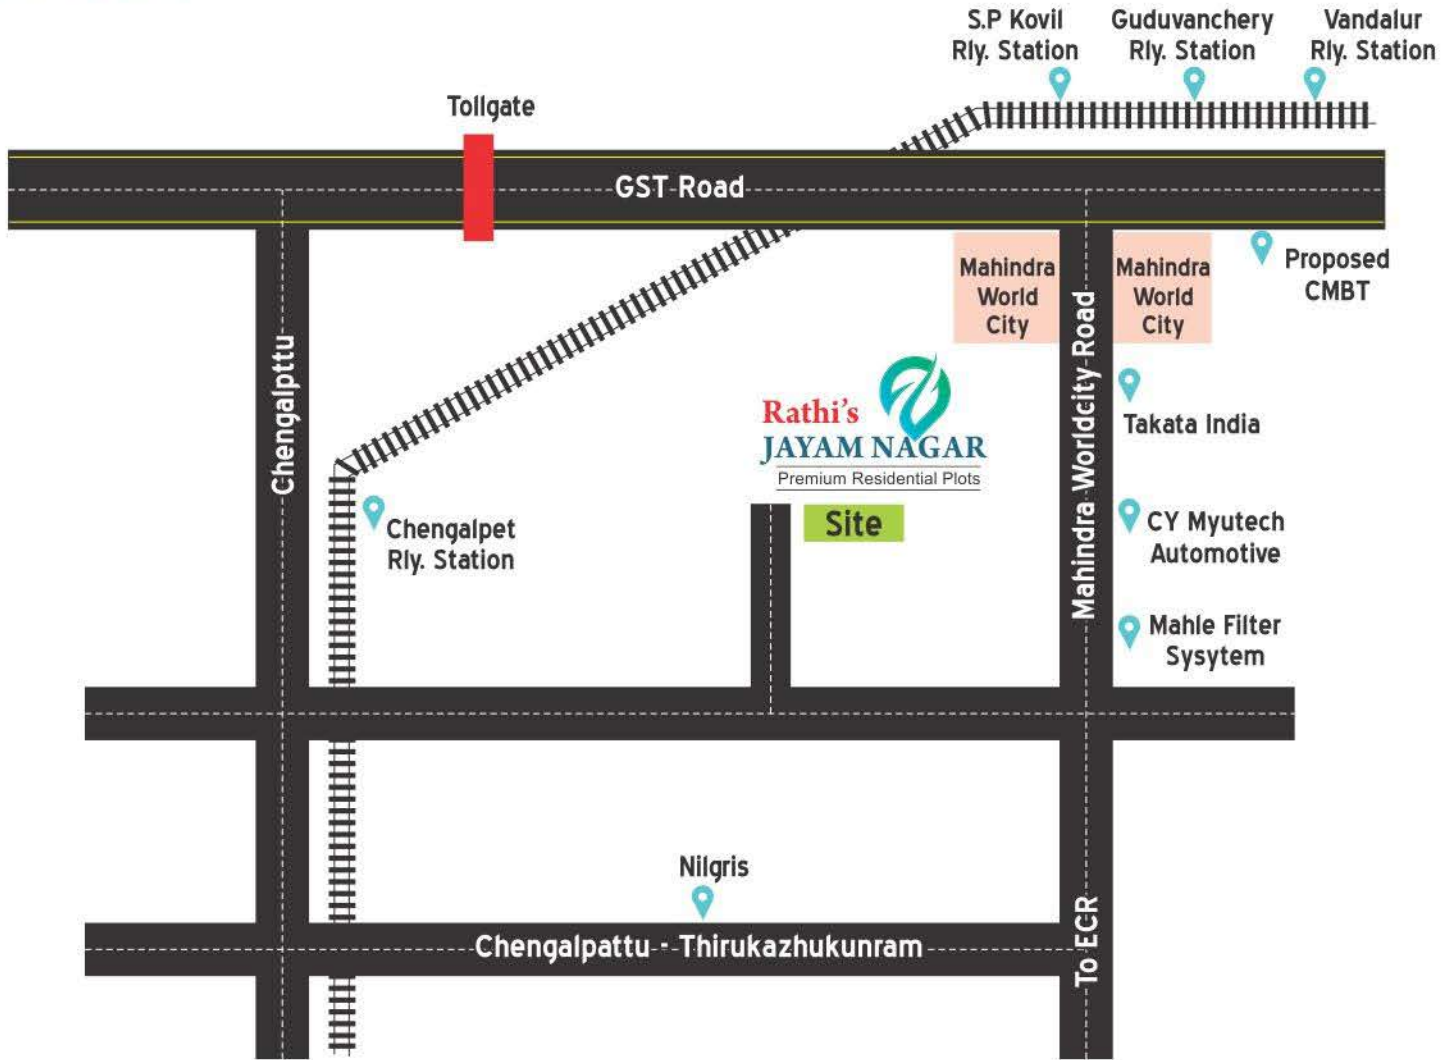

Rathi's 
JAYAM NAGAR
Premium Residential Plots
@ **Chengalpattu**

www.sribhagyahomes.com

KEYPLAN

Blacktop Road

24x7 Security

Potable Water

Clear Titled Document

W-506, 2nd floor, C-Sector, 10th street,
Anna Nagar West Extension, Chennai - 600 101

Near By Location

- ★ Thirumani Railway Station - 7 Min
- ★ TNSTC VPM Bus Stop - 9 Min
- ★ Chengalpattu Junction - 13 Min
- ★ Chengalpattu Tollgate - 14 Min

Schools

- ★ Sivashakthi Academy, Nenmeli
- ★ Balapathira Primary School
- ★ Bharathiyar School
- ★ Time Kids Play School
- ★ Devi Saraswathi Trust, Hawischar